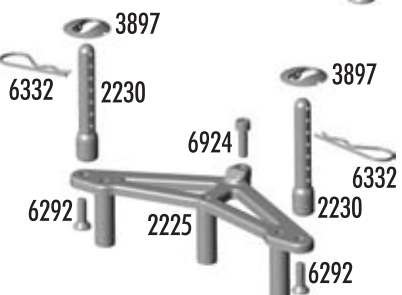

1:10 Scale 4WD Electric Touring Car Kit

Exploded View

Shock

Differential

Turnbuckles

Wheels & Tires