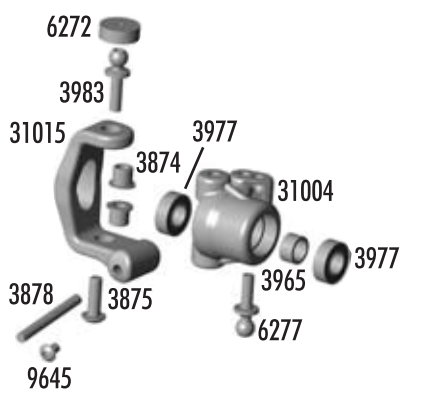

1:10 Scale 4WD Electric Touring Car Kit

Exploded View

Shock

Differential

Turnbuckles

Wheels & Tires