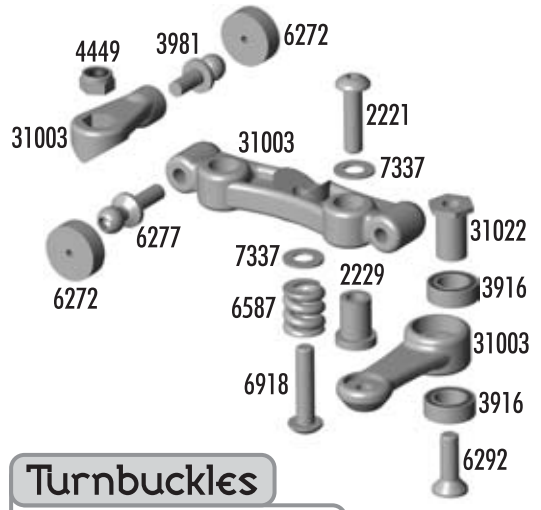

1:10 Scale 4WD Electric Touring Car Kit

Exploded View

Shock

Differential

Turnbuckles

Wheels & Tires