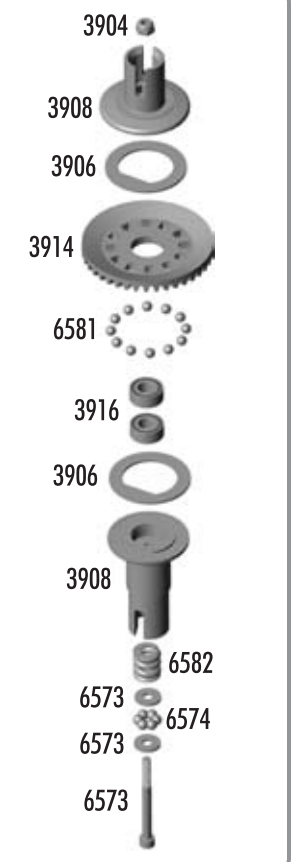

1:10 Scale 4WD Electric Touring Car Kit

Exploded View

Shock

Differential

Turnbuckles

Wheels & Tires