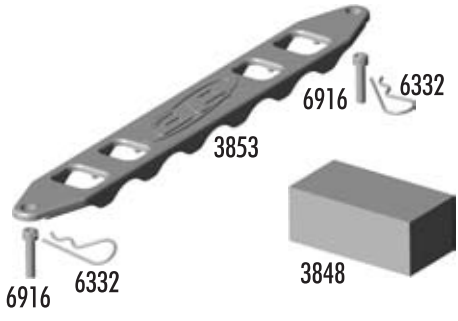

1:10 Scale 4WD Electric Touring Car Kit

Exploded View

Shock

Differential

Turnbuckles

Wheels & Tires