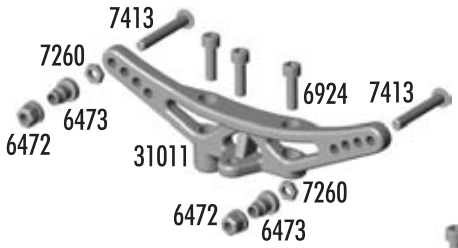

1:10 Scale 4WD Electric Touring Car Kit

Exploded View

Shock

Differential

Turnbuckles

Wheels & Tires