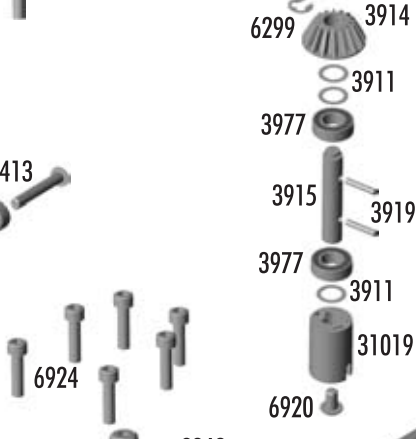

1:10 Scale 4WD Electric Touring Car Kit

Exploded View

Shock

Differential

Turnbuckles

Wheels & Tires