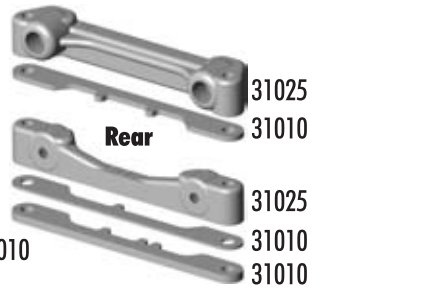

1:10 Scale 4WD Electric Touring Car Kit

Exploded View

Shock

Differential

Turnbuckles

Wheels & Tires