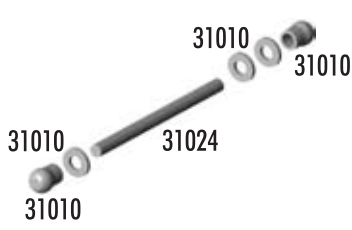

1:10 Scale 4WD Electric Touring Car Kit

Exploded View

Shock

Differential

Turnbuckles

Wheels & Tires