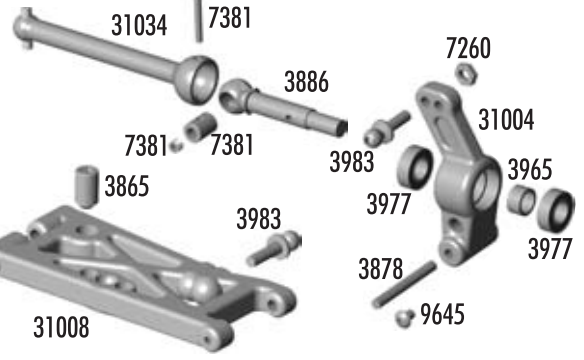

1:10 Scale 4WD Electric Touring Car Kit

Exploded View

Shock

Differential

Turnbuckles

Wheels & Tires