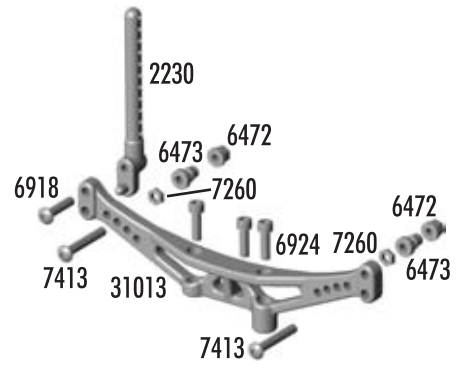

1:10 Scale 4WD Electric Touring Car Kit

Exploded View

Shock

Differential

Turnbuckles

Wheels & Tires