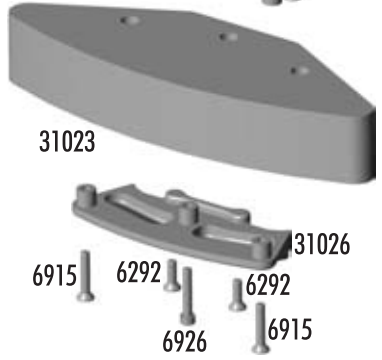

1:10 Scale 4WD Electric Touring Car Kit

Exploded View

Shock

Differential

Turnbuckles

Wheels & Tires