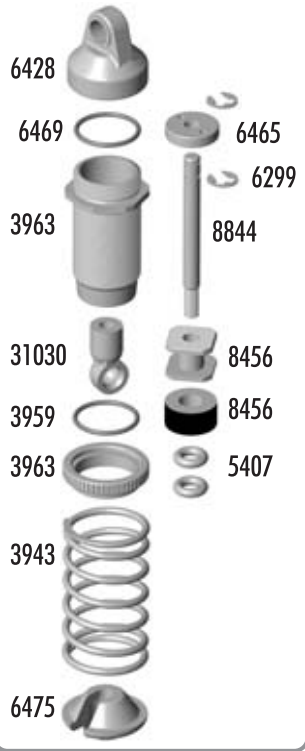

1:10 Scale 4WD Electric Touring Car Kit

Exploded View

Shock

Differential

Turnbuckles

Wheels & Tires