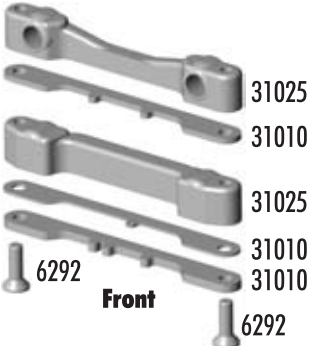

1:10 Scale 4WD Electric Touring Car Kit

Exploded View

Shock

Differential

Turnbuckles

Wheels & Tires