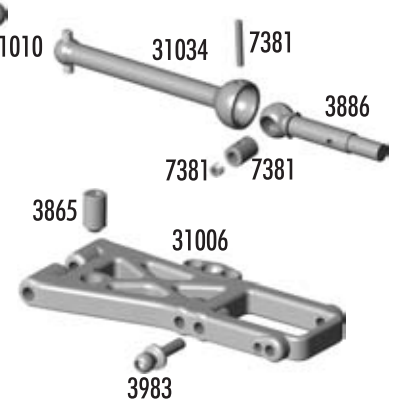

1:10 Scale 4WD Electric Touring Car Kit

Exploded View

Shock

Differential

Turnbuckles

Wheels & Tires