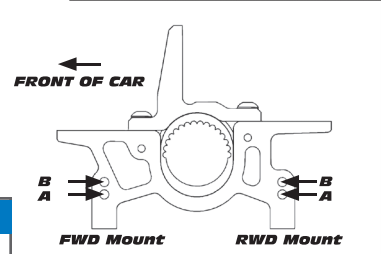

Transmitter	
Turning Circle:	
Steering Expo:	
Brake E.P.:	
Throttle Expo:	
Motor	
Notes:	

Gearing	
/	
Notes:	

Front	Alignment	Rear
	Ride Height	
	Camber	
	Caster	N/A
N/A	Rear Hub Toe	
	Toe (Total)	
	Hex Spacing	
	Wheelbase	
	Steering Bellcrank	N/A
	Steering Link	N/A
	Bumpsteer	N/A

Notes:

Suspension Geometry	
	Shock Position
	Camber Link Position
	Outer Ball & Shims
	FWD Arm Mount
	FWD Mount Shim
	RWD Arm Mount
	RWD Mount Shims
	Drop
	Anti-Roll Bar

Notes:

Shocks	
	Oil
	Piston
	Rebound
	Spring

Notes:

Differentials	
	Type
	Setting
	Cam Holder
	Belt Tension Number

Notes:

Tires	
	Type
	Tire Diameter
	Insert & Wheel
	Additive & Amount

Notes:

Chassis	
	Chassis:
	Top Plate:
Notes:	

Notes:

Speed Control	
	Type:
	Settings:
Body & Wing	
	Notes: