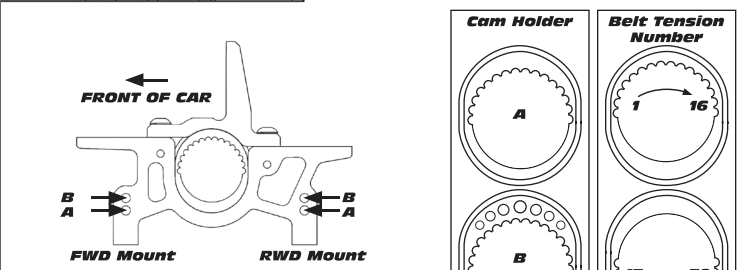

Transmitter	
Turning Circle:	
Steering Expo:	
Brake E.P.:	
Throttle Expo:	
Motor	
Notes:	

Gearing	
/	
Notes:	

Front	Alignment	Rear
	Ride Height	
	Camber	
	Caster	N/A
N/A	Rear Hub Toe	
	Toe (Total)	
	Hex Spacing	
	Wheelbase	
	Steering Bellcrank	N/A
	Steering Link	N/A
	Bumpsteer	N/A

Notes:

Suspension Geometry	
	Shock Position
	Camber Link Position
	Outer Ball & Shims
	FWD Arm Mount
	FWD Mount Shim
	RWD Arm Mount
	RWD Mount Shims
	Drop
	Anti-Roll Bar

Notes:

Shocks	
	Oil
	Piston
	Rebound
	Spring

Notes:

Differentials	
	Type
	Setting
	Cam Holder
	Belt Tension Number

Notes:

Tires	
	Type
	Tire Diameter
	Insert & Wheel
	Additive & Amount

Notes:

Chassis	
	Chassis:
	Top Plate:
Notes:	

Notes:

Speed Control	
	Type:
	Settings:
Body & Wing	
	Notes: