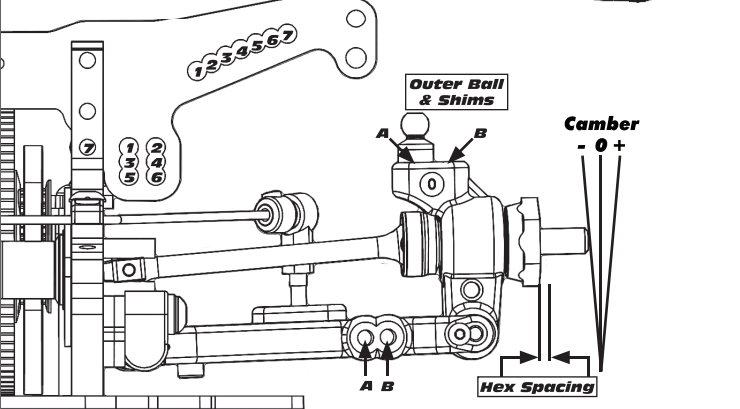

Transmitter	
Turning Circle:	
Steering Expo:	
Brake E.P.:	
Throttle Expo:	
Motor	
Notes:	

Gearing	
/	
Notes:	

Front	Alignment	Rear
	Ride Height	
	Camber	
	Caster	N/A
N/A	Rear Hub Toe	
	Toe (Total)	
	Hex Spacing	
	Wheelbase	
	Steering Bellcrank	N/A
	Steering Link	N/A
	Bumpsteer	N/A

Notes:

Suspension Geometry	
	Shock Position
	Camber Link Position
	Outer Ball & Shims
	FWD Arm Mount
	FWD Mount Shim
	RWD Arm Mount
	RWD Mount Shims
	Drop
	Anti-Roll Bar

Notes:

Shocks	
	Oil
	Piston
	Rebound
	Spring

Notes:

Differentials	
	Type
	Setting
	Cam Holder
	Belt Tension Number

Notes:

Tires	
	Type
	Tire Diameter
	Insert & Wheel
	Additive & Amount

Notes:

Chassis	
	Chassis:
	Top Plate:
Notes:	

Notes:

Speed Control	
	Type:
	Settings:
Body & Wing	
	Notes: