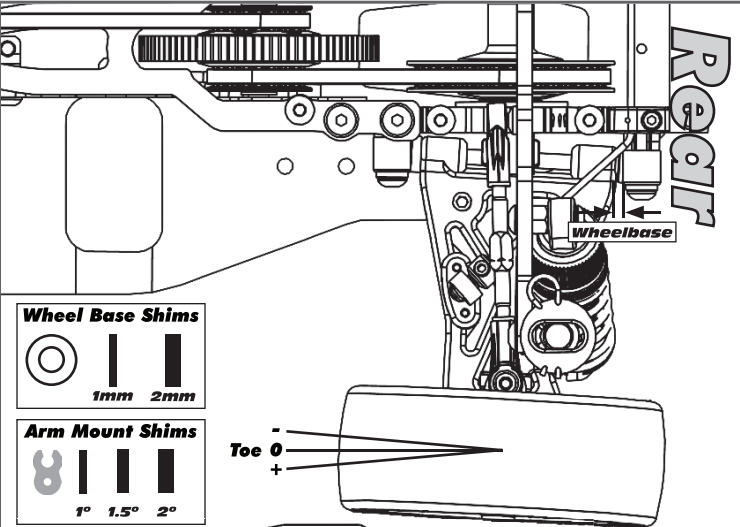

Transmitter	
Turning Circle:	
Steering Expo:	
Brake E.P.:	
Throttle Expo:	
Motor	
Notes:	

Gearing	
/	
Notes:	

Front	Alignment	Rear
	Ride Height	
	Camber	
	Caster	N/A
N/A	Rear Hub Toe	
	Toe (Total)	
	Hex Spacing	
	Wheelbase	
	Steering Bellcrank	N/A
	Steering Link	N/A
	Bumpsteer	N/A

Notes:

Suspension Geometry	
	Shock Position
	Camber Link Position
	Outer Ball & Shims
	FWD Arm Mount
	FWD Mount Shim
	RWD Arm Mount
	RWD Mount Shims
	Drop
	Anti-Roll Bar

Notes:

Shocks	
	Oil
	Piston
	Rebound
	Spring

Notes:

Differentials	
	Type
	Setting
	Cam Holder
	Belt Tension Number

Notes:

Tires	
	Type
	Tire Diameter
	Insert & Wheel
	Additive & Amount

Notes:

Chassis	
	Chassis:
	Top Plate:
Notes:	

Notes:

Speed Control	
	Type:
	Settings:
Body & Wing	
	Notes: