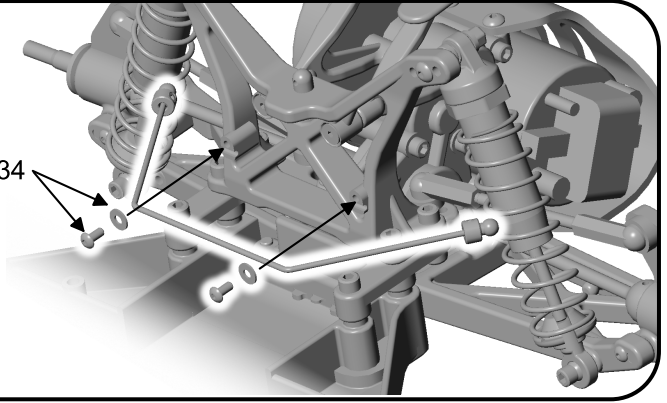

#9635 B4 Anti-Roll Bar

Three wire thicknesses supplied:

1782

.047"	Black
.051"	Silver
.055"	Gold

Wire flush with end of ball

8830 6951

1

8828

6385

8828

Final length = 1.75" long.
Make both rods equal length.

2

4334

4