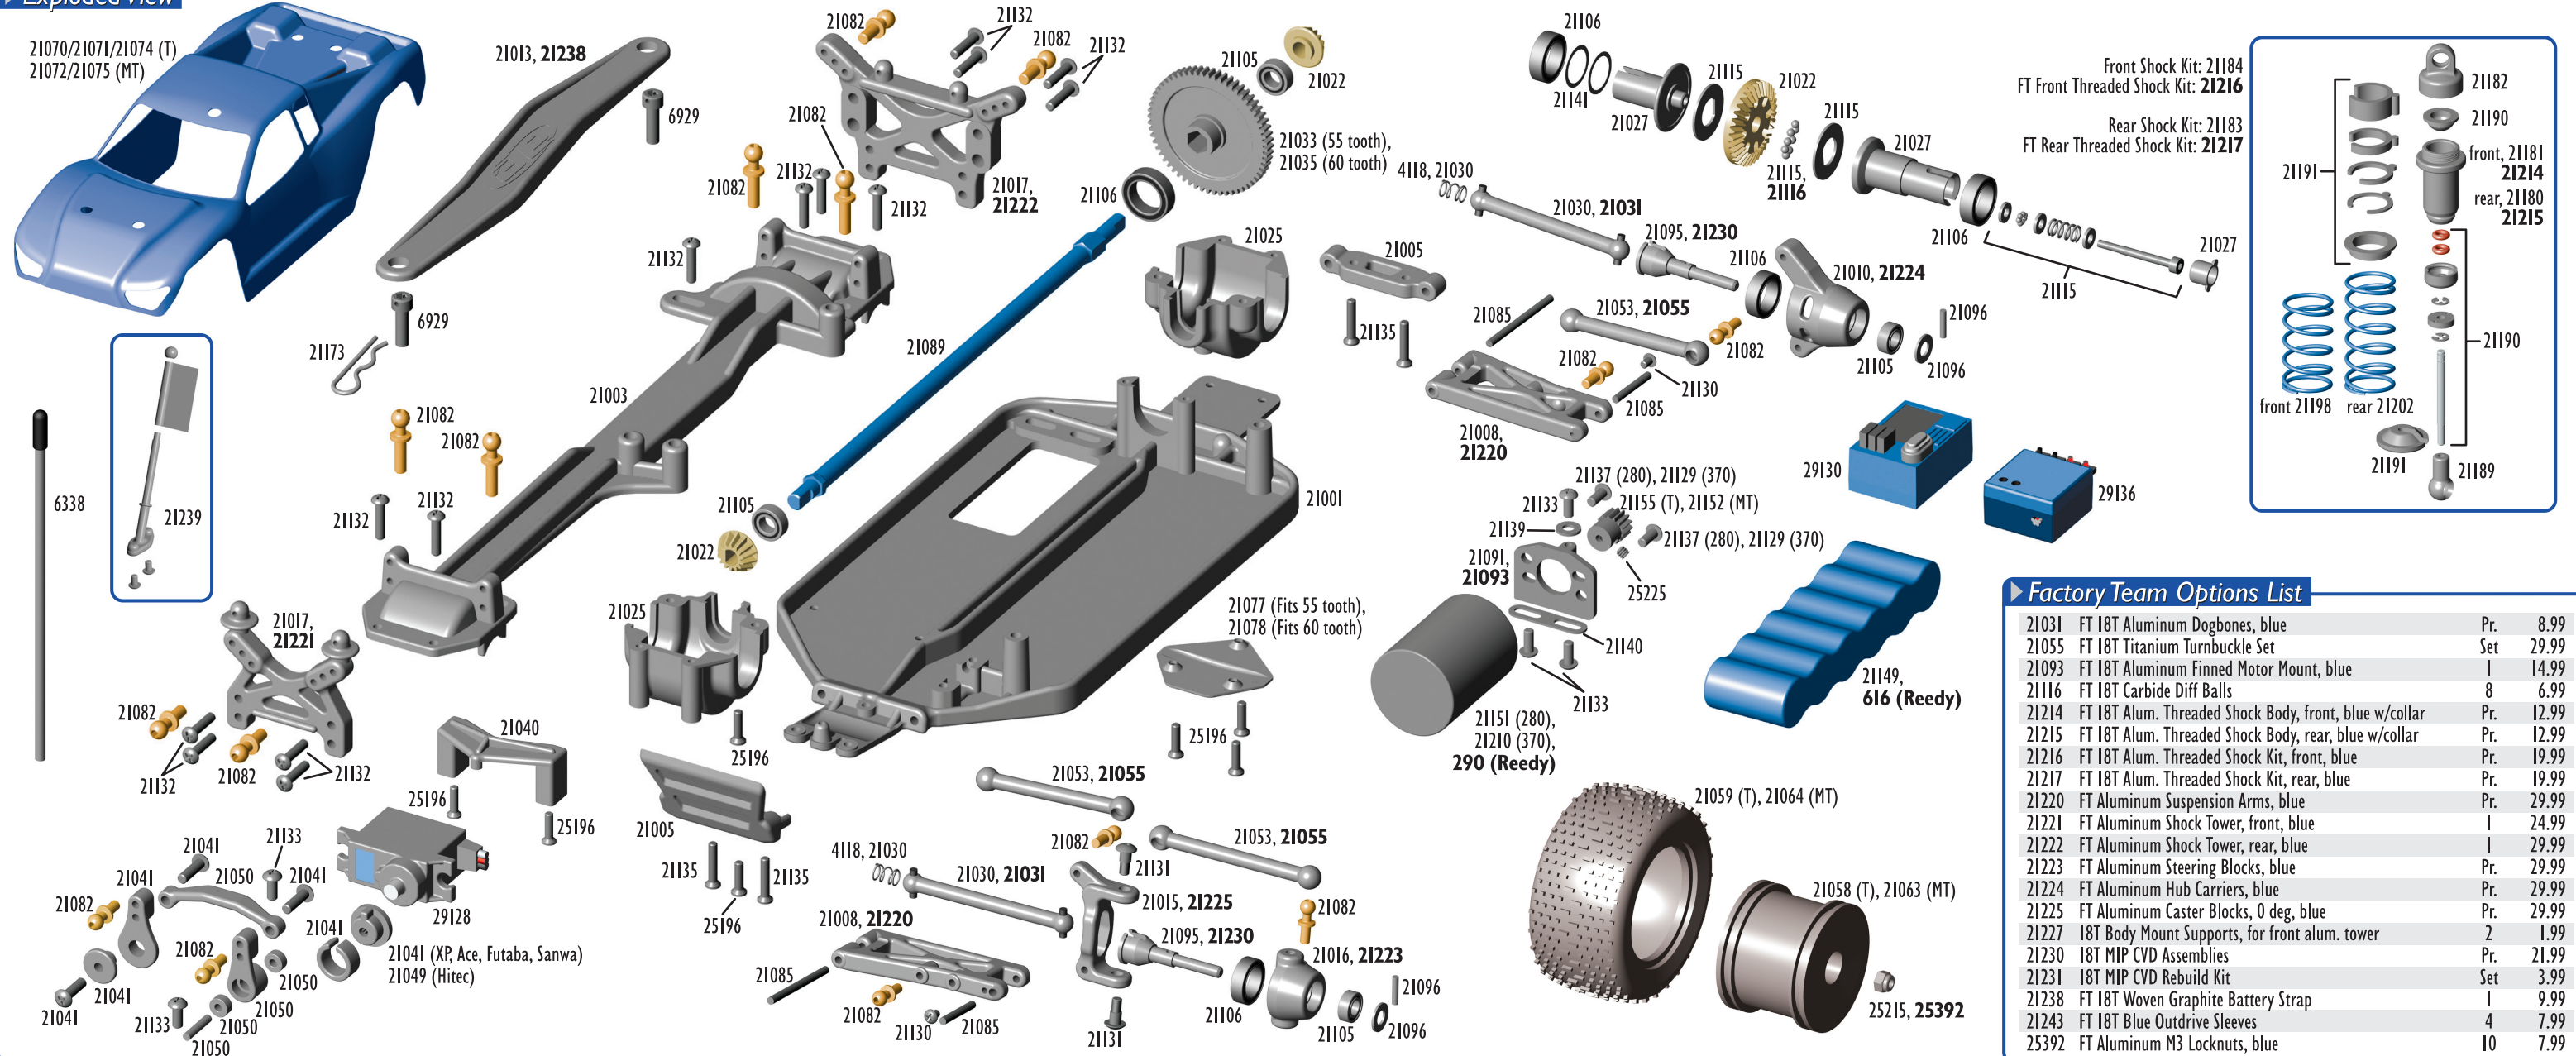

## Catalog & Parts Listing: Team Associated 18T/MT

Team Associated RC 18T  
(Shown with Blue and Red body - sold separately)

Team Associated RC 18MT

Factory Team RC 18T Kit

**1:18 Scale 4WD Electric Truck**

Exploded View

Factory Team Options List

21031	FT I8T Aluminum Dogbones, blue	Pr.	8.99
21055	FT I8T Titanium Turnbuckle Set	Set	29.99
21093	FT I8T Aluminum Finned Motor Mount, blue	I	14.99
21116	FT I8T Carbide Diff Balls	8	6.99
21214	FT I8T Alum. Threaded Shock Body, front, blue w/collar	Pr.	12.99
21215	FT I8T Alum. Threaded Shock Body, rear, blue w/collar	Pr.	12.99
21216	FT I8T Alum. Threaded Shock Kit, front, blue	Pr.	19.99
21217	FT I8T Alum. Threaded Shock Kit, rear, blue	Pr.	19.99
21220	FT Aluminum Suspension Arms, blue	Pr.	29.99
21221	FT Aluminum Shock Tower, front, blue	I	24.99
21222	FT Aluminum Shock Tower, rear, blue	I	29.99
21223	FT Aluminum Steering Blocks, blue	Pr.	29.99
21224	FT Aluminum Hub Carriers, blue	Pr.	29.99
21225	FT Aluminum Caster Blocks, 0 deg, blue	Pr.	29.99
21227	I8T Body Mount Supports, for front alum. tower	2	1.99
21230	I8T MIP CVD Assemblies	Pr.	21.99
21231	I8T MIP CVD Rebuild Kit	Set	3.99
21238	FT I8T Woven Graphite Battery Strap	I	9.99
21243	FT I8T Blue Outdrive Sleeves	4	7.99
25392	FT Aluminum M3 Locknuts, blue	10	7.99