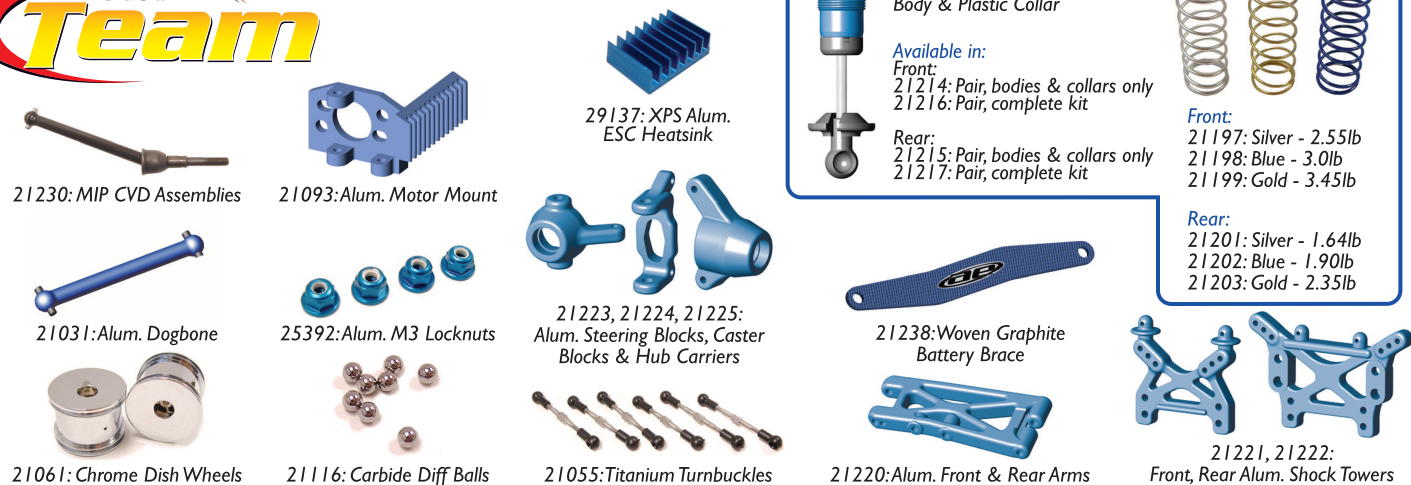

Power System Parts

290	Reedy Mini-Max Modified Motor	I	44.99
616	Reedy Mini-Max 6 Cell 100mah NiMh Battery	I	42.99
21149	1100mah NiMh 6 Cell Battery Pack	I	24.99
21151	Super 280 Motor	I	9.99
21161	I8T 4 Cell Alkaline Battery Harness	I	3.99
21210	Super 370 Motor	I	11.99
29128	XP C1016 Servo	I	29.99
29129	XP C1016 Servo Gear Set	Set	6.99
29130	XP TR203A Receiver	I	39.99
29136	XPS Micro Speed Control	I	79.99
29137	XPS Speed Control Heatsink, blue	I	3.99
29151	AC 110v 120mah 10 Hour Wall Charger	I	9.99
29152	AC 230v 120mah 10 Hour Wall Charger	I	11.99

Kits

20100	I8T RTR 4wd Mini Race Truck	I	279.99
20102	I8T Factory Team 4wd Mini Truck Kit	I	229.99
20110	I8MT RTR 4wd Mini Monster Truck	I	279.99
21240	Factory Billet Full Aluminum Upgrade Kit	Set	199.99

## ▶ Factory Team Parts List

21031	FT 18T Aluminum Dogbones, blue	Pr.	\$ 8.99	21224	FT Aluminum Hub Carriers, blue	Pr.	29.99
21055	FT 18T Titanium Turnbuckle Set	Set	29.99	21225	FT Aluminum Caster Blocks, 0 deg, blue	Pr.	29.99
21093	FT 18T Aluminum Finned Motor Mount, blue	1	14.99	21227	18T Body Mount Supports, for front aluminum tower	2	1.99
21116	FT 18T Carbide Diff Balls	8	6.99	21230	18T MIP CVD Assemblies	Pr.	21.99
21214	FT 18T Alum. Threaded Shock Body, front, blue, w/collar	Pr.	12.99	21231	18T MIP Rebuild Kit	Set	3.99
21215	FT 18T Alum. Threaded Shock Body, rear, blue, w/collar	Pr.	12.99	21238	FT 18T Woven Graphite Battery Strap	1	9.99
21216	FT 18T Alum. Threaded Shock Kit, front, blue	Pr.	19.99	21240	Factory Billet Full Aluminum Kit	Set	199.99
21217	FT 18T Alum. Threaded Shock Kit, rear, blue	Pr.	19.99	21243	FT 18T Blue Outdrive Sleeves	4	7.99
21220	FT Aluminum Suspension Arms, blue	Pr.	29.99	25392	FT Aluminum M3 Locknuts, blue	10	7.99
21221	FT Aluminum Shock Tower, front, blue	1	24.99	29137	FT Aluminum XPS ESC Heatsink, blue	1	3.99
21222	FT Aluminum Shock Tower, rear, blue	1	29.99				
21223	FT Aluminum Steering Blocks, blue	Pr.	29.99				