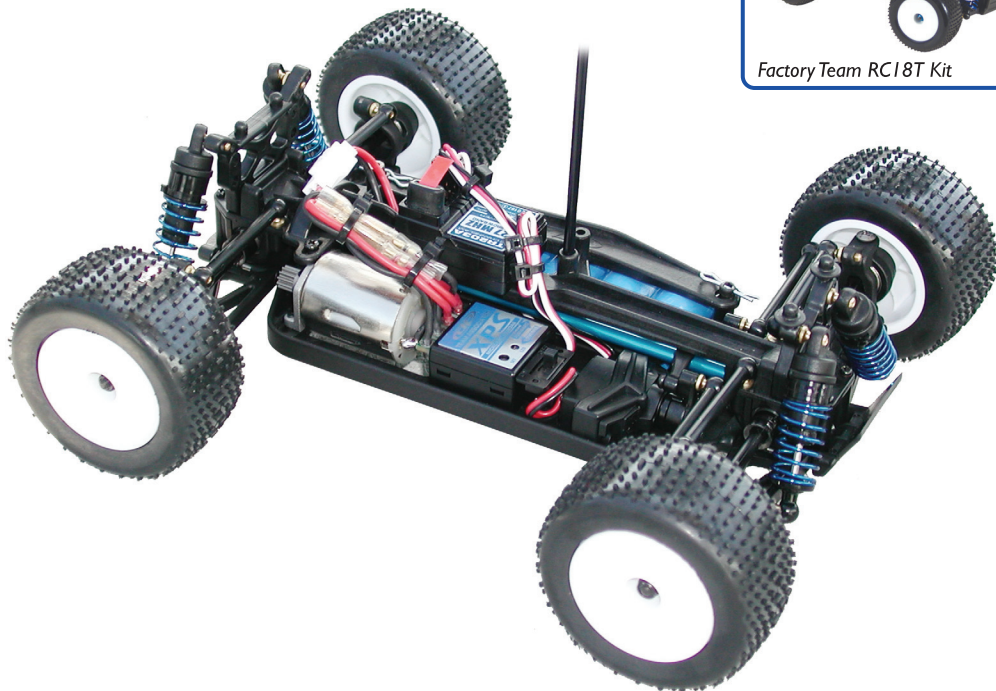

## Catalog & Parts Listing: Team Associated 18T/MT

Team Associated RC 18T  
(Shown with Blue and Red body - sold separately)

Team Associated RC 18MT

Factory Team RC 18T Kit

**1:18 Scale 4WD Electric Truck**

Exploded View

Factory Team Options List

21031	FT I8T Aluminum Dogbones, blue	Pr.	8.99
21055	FT I8T Titanium Turnbuckle Set	Set	29.99
21093	FT I8T Aluminum Finned Motor Mount, blue	I	14.99
21116	FT I8T Carbide Diff Balls	8	6.99
21214	FT I8T Alum. Threaded Shock Body, front, blue w/collar	Pr.	12.99
21215	FT I8T Alum. Threaded Shock Body, rear, blue w/collar	Pr.	12.99
21216	FT I8T Alum. Threaded Shock Kit, front, blue	Pr.	19.99
21217	FT I8T Alum. Threaded Shock Kit, rear, blue	Pr.	19.99
21220	FT Aluminum Suspension Arms, blue	Pr.	29.99
21221	FT Aluminum Shock Tower, front, blue	I	24.99
21222	FT Aluminum Shock Tower, rear, blue	I	29.99
21223	FT Aluminum Steering Blocks, blue	Pr.	29.99
21224	FT Aluminum Hub Carriers, blue	Pr.	29.99
21225	FT Aluminum Caster Blocks, 0 deg, blue	Pr.	29.99
21227	I8T Body Mount Supports, for front alum. tower	2	1.99
21230	I8T MIP CVD Assemblies	Pr.	21.99
21231	I8T MIP CVD Rebuild Kit	Set	3.99
21238	FT I8T Woven Graphite Battery Strap	I	9.99
21243	FT I8T Blue Outdrive Sleeves	4	7.99
25392	FT Aluminum M3 Locknuts, blue	10	7.99