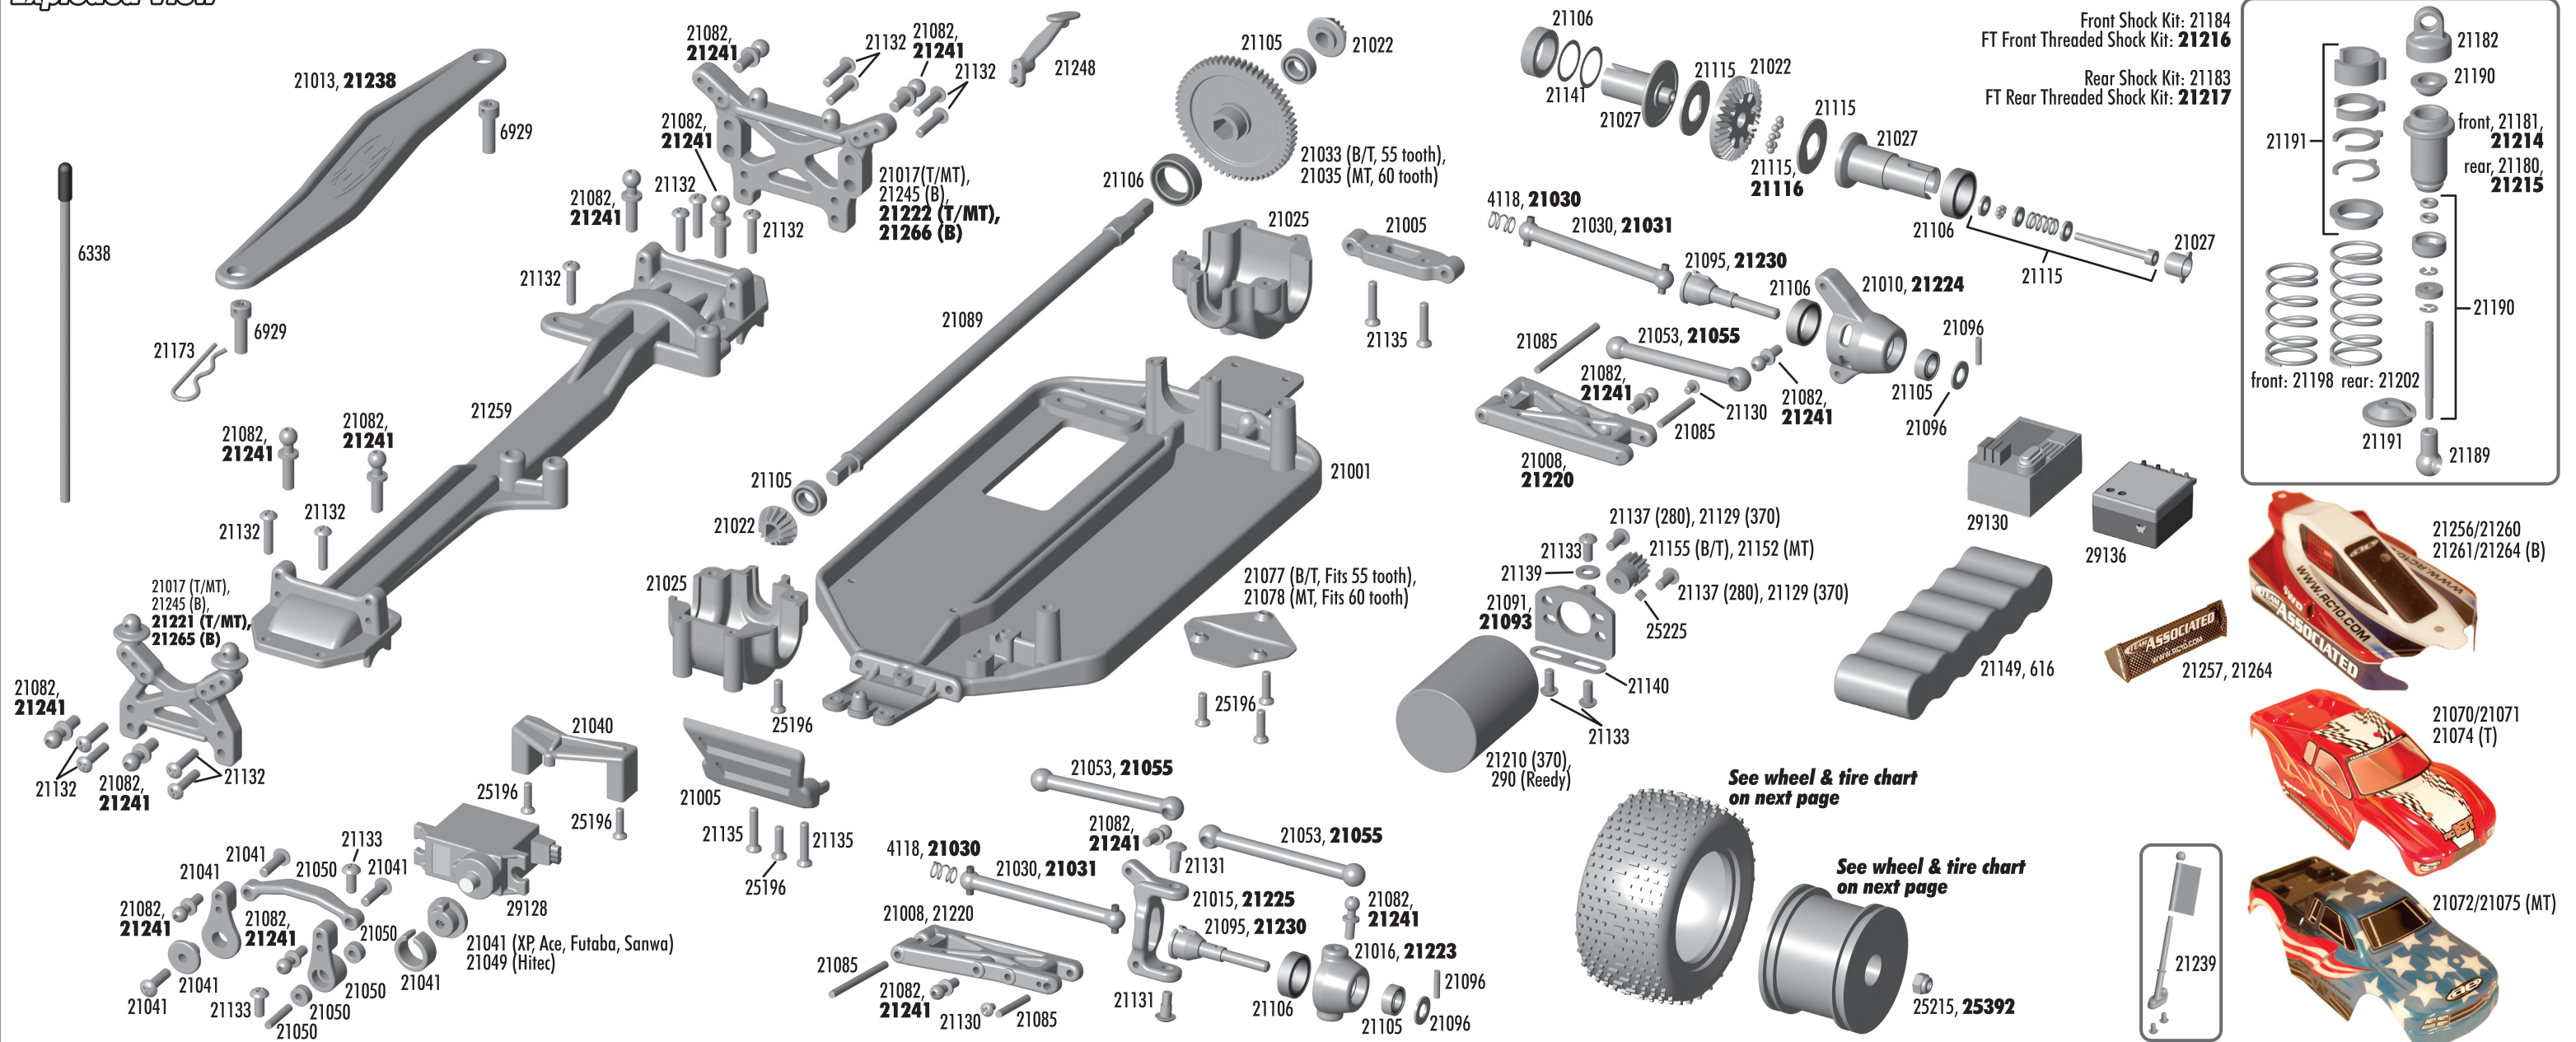

Exploded View

Parts List

Part No.	Description	Pr.	Qty	Price	Part No.	Description	Set	Qty	Price	Part No.	Description	Set	Qty	Price
4118	.014 Spring (Dogbone Spring)	Pr.	2	\$2.00	21053	Suspension Linkage	Set	4	\$3.99	21189	Ballcup, short, for shocks	12	12	\$2.99
6338	Antenna Tube & Cap	1	1	2.00	21069	Body Decal Sheet & Window Mask (T/MT)	Set	20	3.99	21190	Shock Rebuild Kit, rebuilds 4 shocks	Set	1	9.99
21001	Chassis	1	1	6.99	21070	Truck Painted Body, blue, with decals (T/MT)	1	1	19.99	21191	Shock Accessories	Set	1	3.99
21005	Arm Mount, front & rear	Set	2	2.99	21071	Truck Painted Body, red, with decals (T/MT)	1	1	19.99	21197	Shock Spring, front, silver, 2.55 lb/in	Pr.	1	2.50
21008	Suspension Arm	Pr.	2	2.99	21072	MT Flag Body, with decals (T/MT)	1	1	17.99	21198	Shock Spring, front, blue, 3.0 lb/in	Pr.	1	2.50
21010	Rear Hub Carrier	2	2	2.99	21074	Truck Clear Body, w/decals/window mask (T/MT)	1	1	13.99	21199	Shock Spring, front, gold, 3.45 lb/in	Pr.	1	2.50
21013	Battery Brace, 4 cell, 5/6 cell	Set	1	3.99	21075	MT Clear Body, w/decals/window mask (T/MT)	1	1	11.99	21201	Shock Spring, rear, silver, 1.64 lb/in	Pr.	1	2.50
21015	Caster Block, left or right	2	2	2.99	21076	MT Decal Sheet & Window Masks	1	1	3.99	21202	Shock Shaft, rear, blue, 1.90 lb/in	Pr.	1	2.50
21016	Steering Block	2	2	2.99	21077	Chassis Gear Cover - 55t	1	1	1.99	21256	Buggy Clear Body, Wing & Dirt Deflectors (B)	Set	1	11.99
21017	Shock Towers, front & rear (T/MT)	Pr.	2	3.99	21078	Chassis Gear Cover - 60t	1	1	1.99	21257	Buggy Clear Wing & Dirt Deflectors (B)	Set	1	2.99
21022	Differential & Input Gear	Set	1	3.99	21082	Ballstud Set	Set	1	8.99	21258	Buggy Decal Sheet & Window Mask (B)	Set	1	3.99
21024	Complete Differential Kit	1	1	8.99	21085	Hingepin Set	Set	1	2.99	21259	Top Plate	1	1	3.99
21025	Gearbox Cases	2	2	4.99	21089	Main Driveshaft	1	1	6.99	21260	Buggy Painted Body, Red, with decals (B)	1	1	19.99
21027	Differential Outdrives, long & short	Set	2	2.99	21091	Motor Mount	1	1	3.99	21261	Buggy Painted Body, Orange, with decals (B)	1	1	19.99
21030	Dogbones & Springs	Set	2	3.99	21095	Stub Axles	2	2	8.99	21264	Buggy Graphite-Pattern Wing/Dirt Deflectors (B)	Set	1	3.99
21033	Spur Gear/Drive Cup, 55t (B/T)	1	1	2.99	21096	Stub Axle Pins & Spacers	Set	1	2.99	25196	M2 x 8 FHPS	20	20	4.99
21035	Spur Gear/Drive Cup, 60t (MT)	1	1	2.99	21105	Bearing, 4 x 8 x 3	2	2	4.50	25215	M3 Locknuts	20	20	2.99
21040	Servo Mount	1	1	1.99	21106	Bearing, 8 x 12 x 3.5, rubber sealed	2	2	4.50	25225	M3 x 3 Setscrews	20	20	4.50
21041	Servo Saver, XP Ace, Futaba, Sanwa	Set	1	2.99	21107	Bearing Set	Set	1	27.99	21203	Shock Spring, rear, gold, 2.35 lb/in	Pr.	1	2.50
21049	Servo Saver, Hitec HS-56	Set	1	2.99	21115	Differential Rebuild Kit	1	1	3.99	21239	Flag Kit	1	1	6.99
21050	Steering Bellcrank Parts	Set	2	2.99	21129	M3 x 5 BHPS	20	20	1.99	21245	Shock Tower, front & rear (B)	1	1	3.99
21052	Turnbuckle Set, steel, with ballcups	Set	2	7.99	21130	M2 x 3 BHPS	20	20	2.99	21248	Wing Mount (B)	2	2	2.99
21053	Suspension Linkage	Set	4	\$3.99	21131	M2.5 x 3 BHPS	4	4	\$2.50					
21069	Body Decal Sheet & Window Mask (T/MT)	Set	20	3.99	21132	M2 x 9 BHPS	20	20	2.99					
21070	Truck Painted Body, blue, with decals (T/MT)	1	1	19.99	21133	M2.5 x 6 BHPS	20	20	2.99					
21071	Truck Painted Body, red, with decals (T/MT)	1	1	19.99	21134	M2.5 x 9 BHPS	20	20	2.99					
21072	MT Flag Body, with decals (T/MT)	1	1	17.99	21135	M2 x 12 FHPS	20	20	2.99					
21074	Truck Clear Body, w/decals/window mask (T/MT)	1	1	13.99	21137	M2.5 x 4 BHPS	20	20	2.99					
21075	MT Clear Body, w/decals/window mask (T/MT)	1	1	11.99	21139	M2.5 Washers	20	20	1.99					
21076	MT Decal Sheet & Window Masks	1	1	3.99	21140	Motor Mount Plate	2	2	1.99					
21077	Chassis Gear Cover - 55t	1	1	1.99	21141	Diff Shims	4	4	1.00					
21078	Chassis Gear Cover - 60t	1	1	1.99	21146	Screw Set	Set	1	6.99					
21082	Ballstud Set	Set	1	8.99	21152	Pinion Gear, 10t (MT Kit)	1	1	3.99					
21085	Hingepin Set	Set	1	2.99	21153	Pinion Gear, 12t	1	1	3.99					
21089	Main Driveshaft	1	1	6.99	21154	Pinion Gear, 13t	1	1	3.99					
21091	Motor Mount	1	1	3.99	21155	Pinion Gear, 14t (B/T Kit)	1	1	3.99					
21095	Stub Axles	2	2	8.99	21156	Pinion Gear, 15t	1	1	3.99					
21096	Stub Axle Pins & Spacers	Set	1	2.99	21157	Pinion Gear, 11t	1	1	3.99					
21105	Bearing, 4 x 8 x 3	2	2	4.50	21173	Body Clips	12	12	1.99					
21106	Bearing, 8 x 12 x 3.5, rubber sealed	2	2	4.50	21180	Shock Body, rear	Pr.	1	2.50					
21107	Bearing Set	Set	1	27.99	21181	Shock Body, front	Pr.	1	2.50					
21115	Differential Rebuild Kit	1	1	3.99	21182	Shock Caps	4	4	3.50					
21129	M3 x 5 BHPS	20	20	1.99	21183	Shock Kit, rear	Pr.	1	9.99					
21130	M2 x 3 BHPS	20	20	2.99	21184	Shock Kit, front	Pr.	1	9.99					