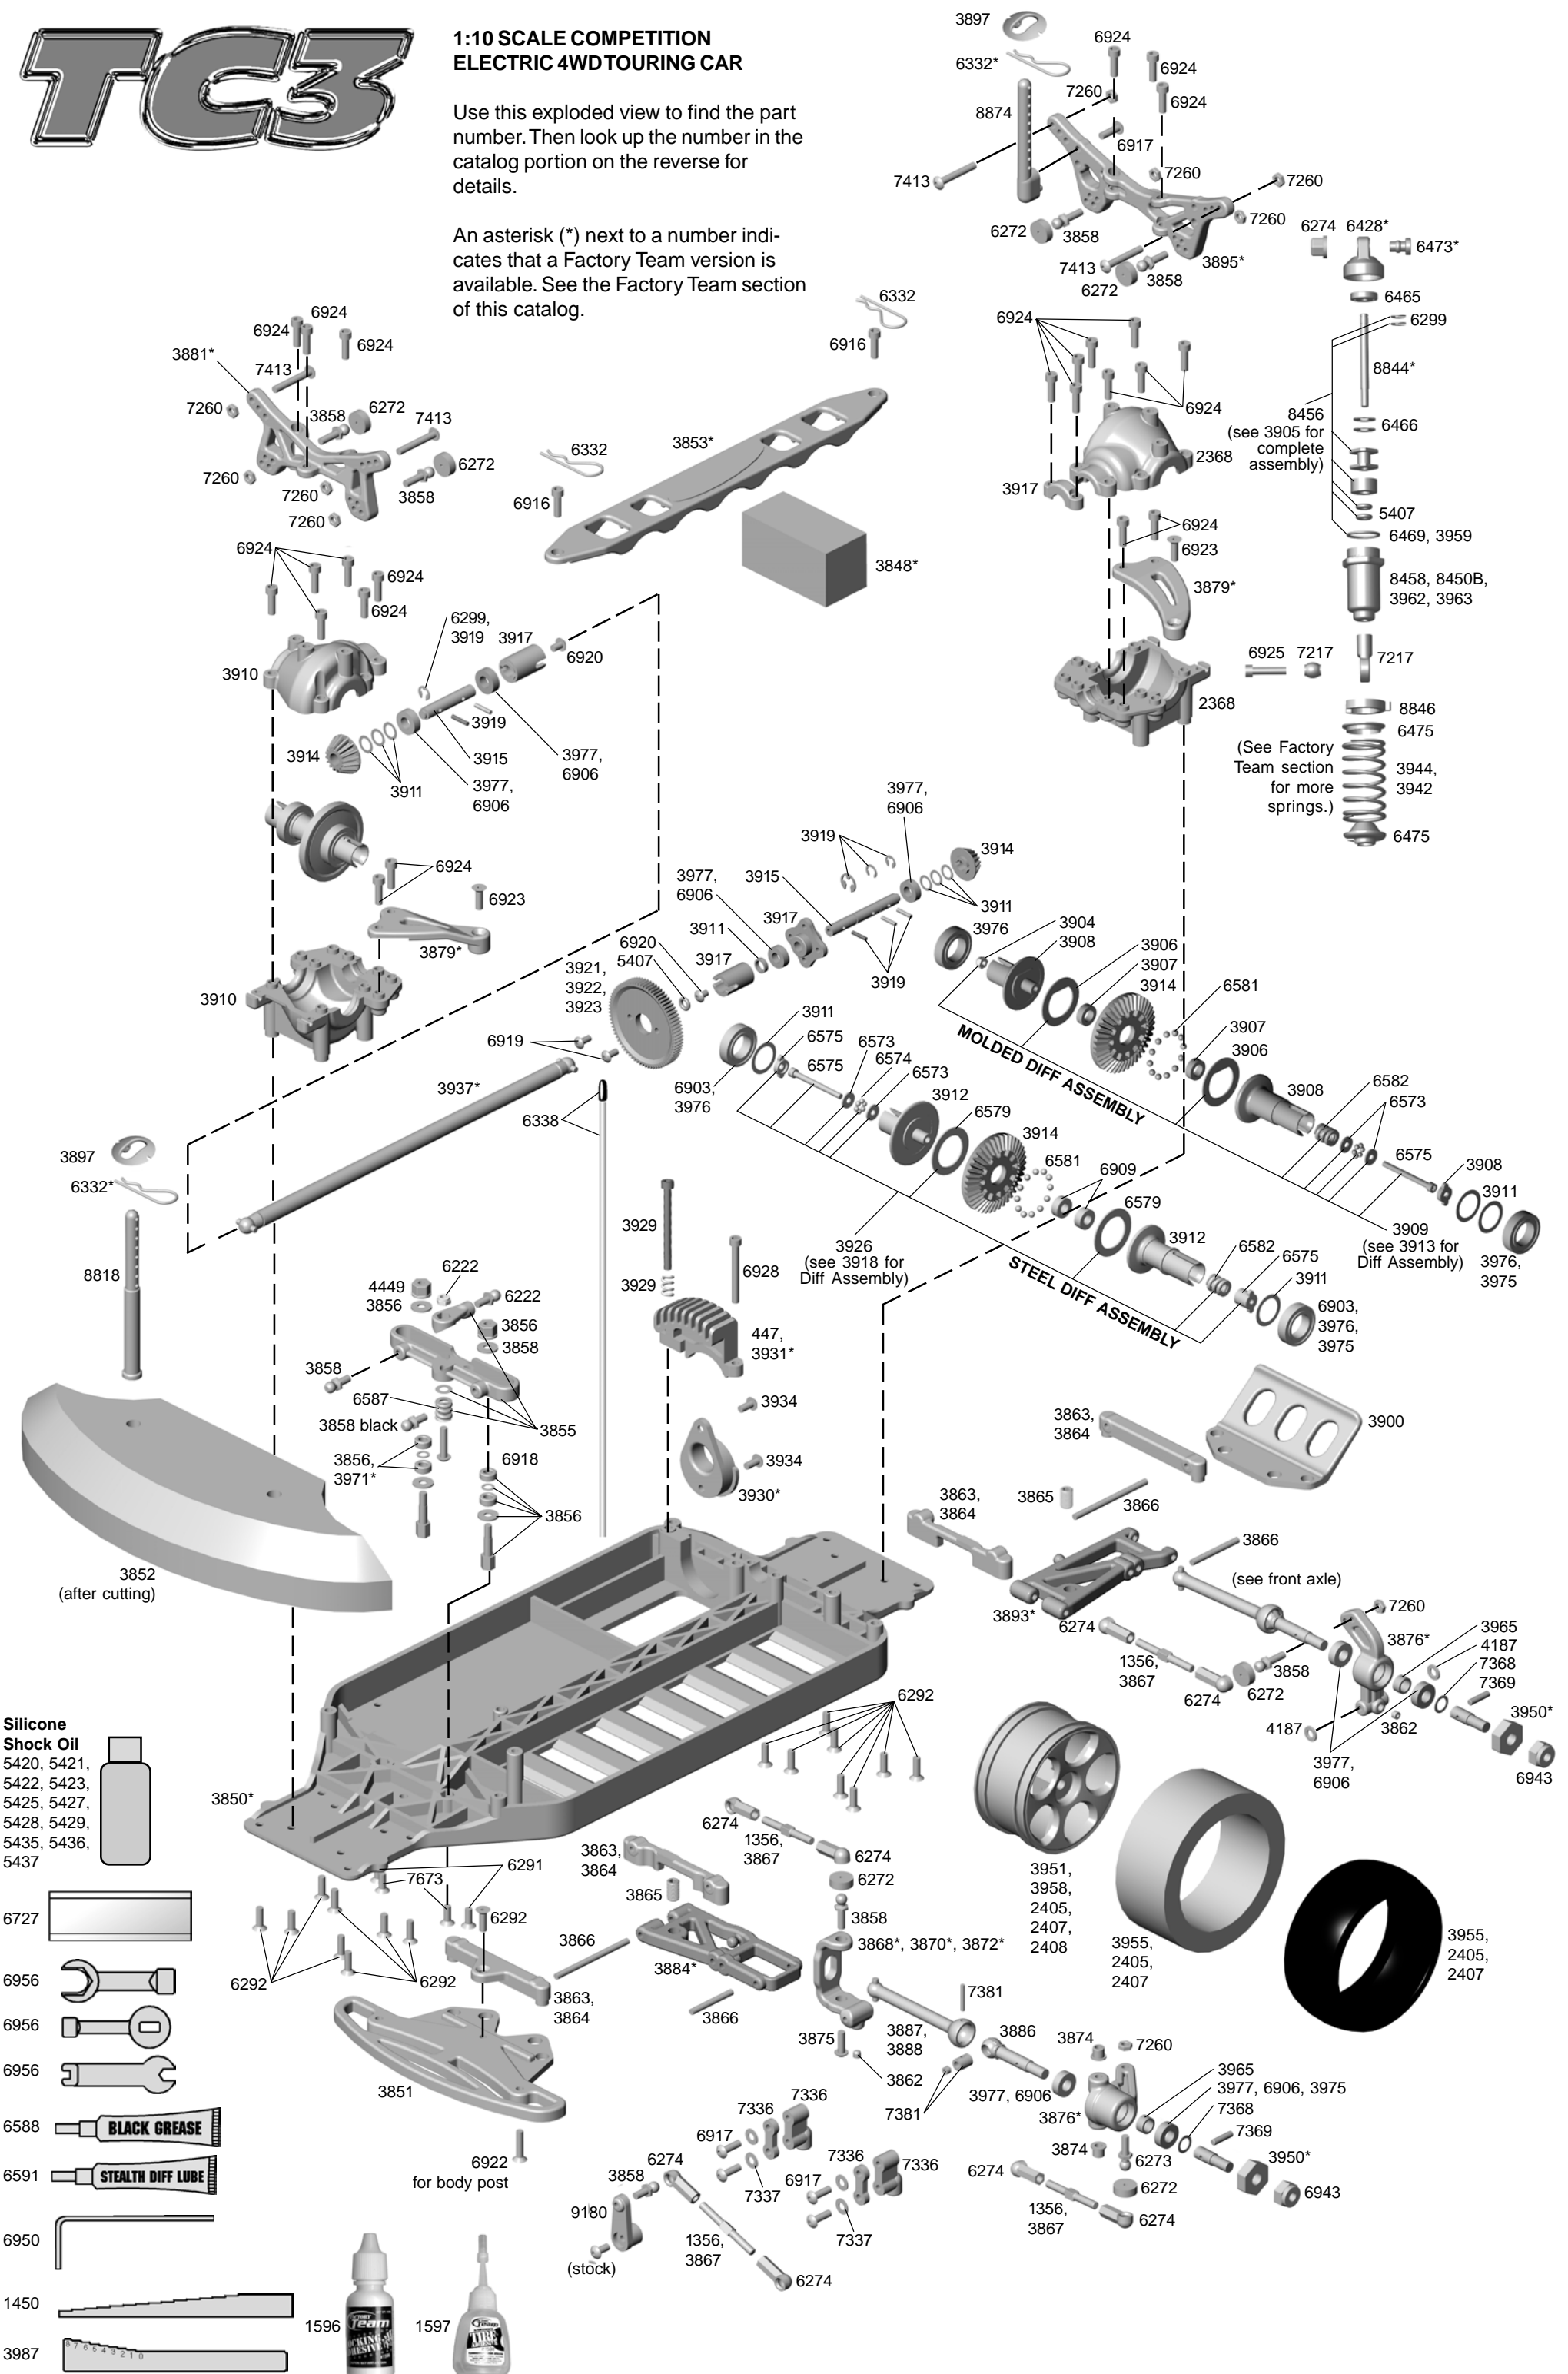

## 1:10 SCALE COMPETITION ELECTRIC 4WD TOURING CAR

Use this exploded view to find the part number. Then look up the number in the catalog portion on the reverse for details.

An asterisk (\*) next to a number indicates that a Factory Team version is available. See the Factory Team section of this catalog.

## PARTS LIST