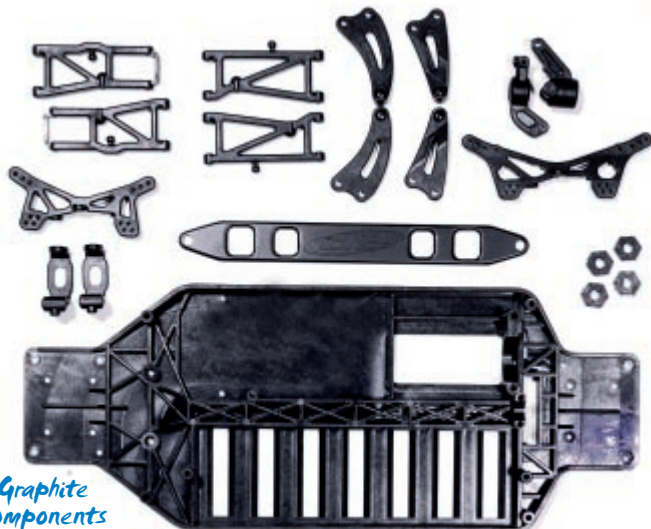

Radial Heatsinks

Hex Drives

Counterfeit Transponder

Threaded Shock Bodies

Front One-Way Diff Assembly

Body Hole Reamer

Send for a **FREE**  
Factory Team  
Catalog!

Graphite Components