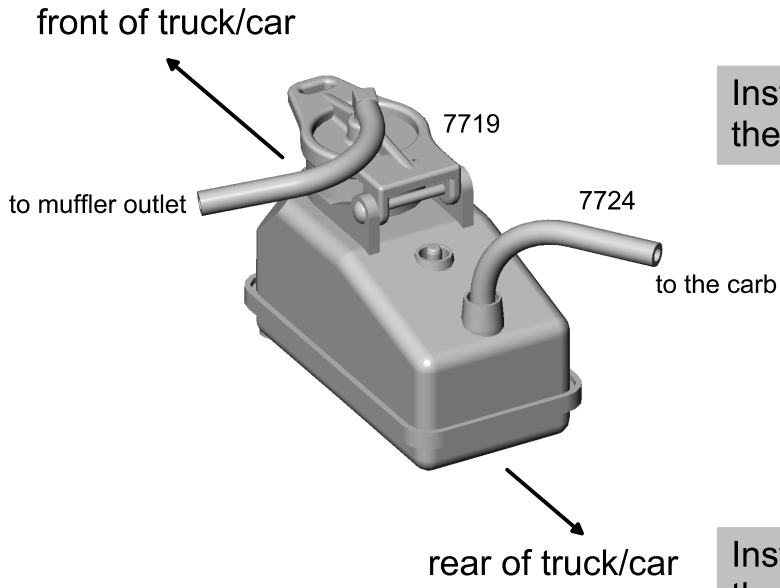

# #7719 GT/NTC3 FUEL TANK

Installed in the GT:

Installed in the NTC3: