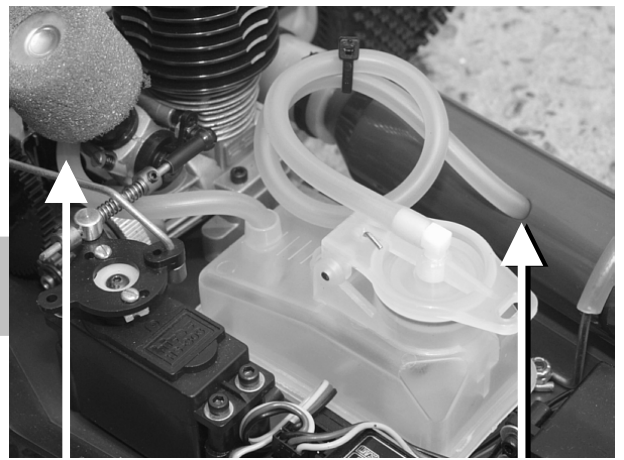

# #7719 GT/NTC3 FUEL TANK

Installed in the GT:

Installed in the NTC3: