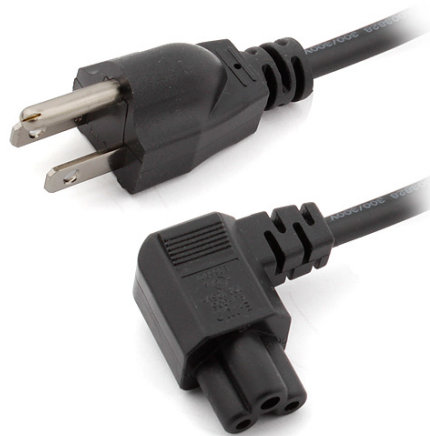

For Immediate Release: April 14, 2016

New! Reedy Angled AC Power Cords

Reedy's new AC power cords feature a 90-degree angle to minimize the charger's footprint in cramped pit areas. A standard 1M length is versatile and easily plugs into wall or floor mounted sockets, while the .5M version works well for table-mounted sockets.

Both cords are compatible with Reedy's #27200 1216-C2 charger as well as other IEC 320 C5 compatible chargers.

UPC: 784695 272248	#27224	US to IEC 320 C5 angle 1M AC Power Cord
UPC: 784695 272255	#27225	US to IEC 320 C5 angle .5M AC Power Cord