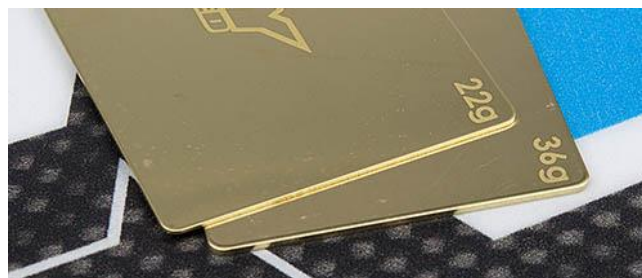

## Reedy LiPo Battery Weight Set

After making some updates, the Reedy LiPo Battery Weight Set is back in stock and shipping! These weights have been modified (now 22g and 36g) with the value laser etched onto each piece along with the world-famous Reedy Powered logo. These weights can be used together or separately under your low-profile shorty LiPo battery to add ballast and/or lower the vehicle's CG for improved handling.

Each set is precision cut from brass and contains one .5mm (22g) weight and one 1mm (36g) weight, which can be used together or separately.

### Specifications

Dimensions (mm/in)	91.4x45.7x0.5 / 3.6x1.8x0.02, 91.4x45.7x1.0 / 3.6x1.8x0.04
Material	brass
Weight (g/oz)	22g / .78 oz, 36g / 1.27 oz

UPC: 784695 273047

#27304

Reedy LiPo Battery Weight Set