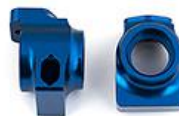

### Features

- Machined brass
- Laser-etched "LRC B" for easy identification (LRC = Low Roll Center)
- Adds weight to the front of the car
- Lowers center of gravity
- Improves front end consistency through high speed corners
- Direct fit for 92018 B64 LRC Arm Mount B, aluminum
- Fits all RC10B64 series vehicles

### Features

- Adds more Ackermann than the #92032 stock steering plates
- Laser etched for identification
- Smooths steering response
- Direct fit for the RC10B64, B64D, B64 Club Racer

**#92098 B64 FT Blue Aluminum Rear Hubs** (pictured above)

UPC:	Part #	Description	MAP:	MSRP:
784695 920231	#92023	B64 FT LRC Arm Mount B, brass	\$21.24	\$24.99
784695 920330	#92033	B64 FT Steering Block Arms, +2	\$7.99	\$7.99
784695 920989	#92098	B64 FT Blue Aluminum Rear Hubs	\$38.24	\$44.99
784695 920996	#92099	B64 FT Black Aluminum Rear Hubs	\$38.24	\$44.99

**BUY NOW!**

**BUY NOW!**

**BUY NOW!**

**BUY NOW!**

**#92023 B64 FT LRC Arm Mount B, brass**

**#92033 B64 FT Blue Aluminum Steering Arms**

**#92098 B64 FT Blue Aluminum Rear Hubs**

**#92099 B64 FT Black Aluminum Rear Hubs**