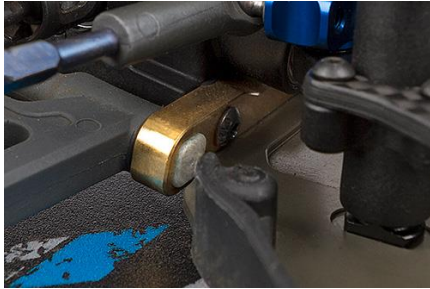

Press release online here: <http://bit.ly/2uG8LHq>

For Immediate Release: July 18, 2017

NEW! **FACTORY Team** Tuning Options for the B64

#92023 B64 FT LRC Arm Mount B, brass

Features

- Machined brass
- Laser-etched "LRC B" for easy identification (LRC = Low Roll Center)
- Adds weight to the front of the car
- Lowers center of gravity
- Improves front end consistency through high speed corners
- Direct fit for 92018 B64 LRC Arm Mount B, aluminum
- Fits all RC10B64 series vehicles